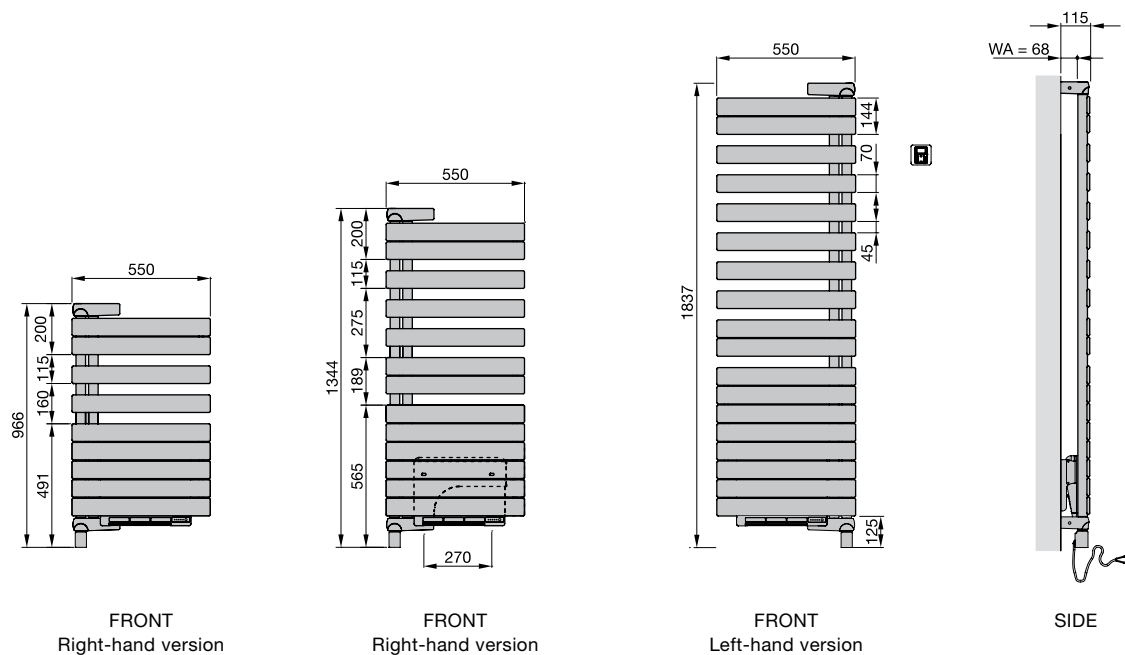

zehnder

always the
best climate

Zehnder Roda Twist Spa Air

Product data sheet

Bathroom radiators are increasingly sophisticated. Zehnder Roda Twist Spa Air is proof: its body can be pivoted through 180°, making it easier to hang towels. The built-in powerful heating fan heats up a bathroom even faster. Available in almost any colour and finish from the Zehnder colour chart.

Benefits

- Open access from both sides makes it very convenient for hanging and sliding towels in from the side
- Extra hygiene through cleanable air filter
- Can be pivoted through 180°, making it even easier to hang towels
- High proportion of radiation ensures comfort
- Quiet, integrated fans with easy to operate controller ensure considerably shorter heating-up phase and more performance, convenience and comfort
- Diverse range of models with header tubes as a left- or right-hand arrangement
- Additional powerful boost heaters provide a comfortable and homely bathroom quickly at any time
- Comfort on demand due to adjustable boost heating

Model overview

WA = wall clearance

Dimensions in mm

Zehnder Roda Twist Spa Air

Electric-only operation

Painted version

Model	H ²⁾	L	Output heating fan	Output heater
	mm	mm	Watt	Watt
Left-hand version				
ROEL-100-055/IPS	966	550	1000	500
ROEL-140-055/IPS	1344	550	1000	750
ROEL-190-055/IPS	1837	550	1000	1000
Right-hand version				
ROER-100-055/IPS	966	550	1000	500
ROER-140-055/IPS	1344	550	1000	750
ROER-190-055/IPS	1837	550	1000	1000

Product details

"Twist" function

Electric heating fan with timer function and infrared control device

H = height, L = length

1) Nominal heat output according to EN 442

2) Total height incl. electric heating element and bracket